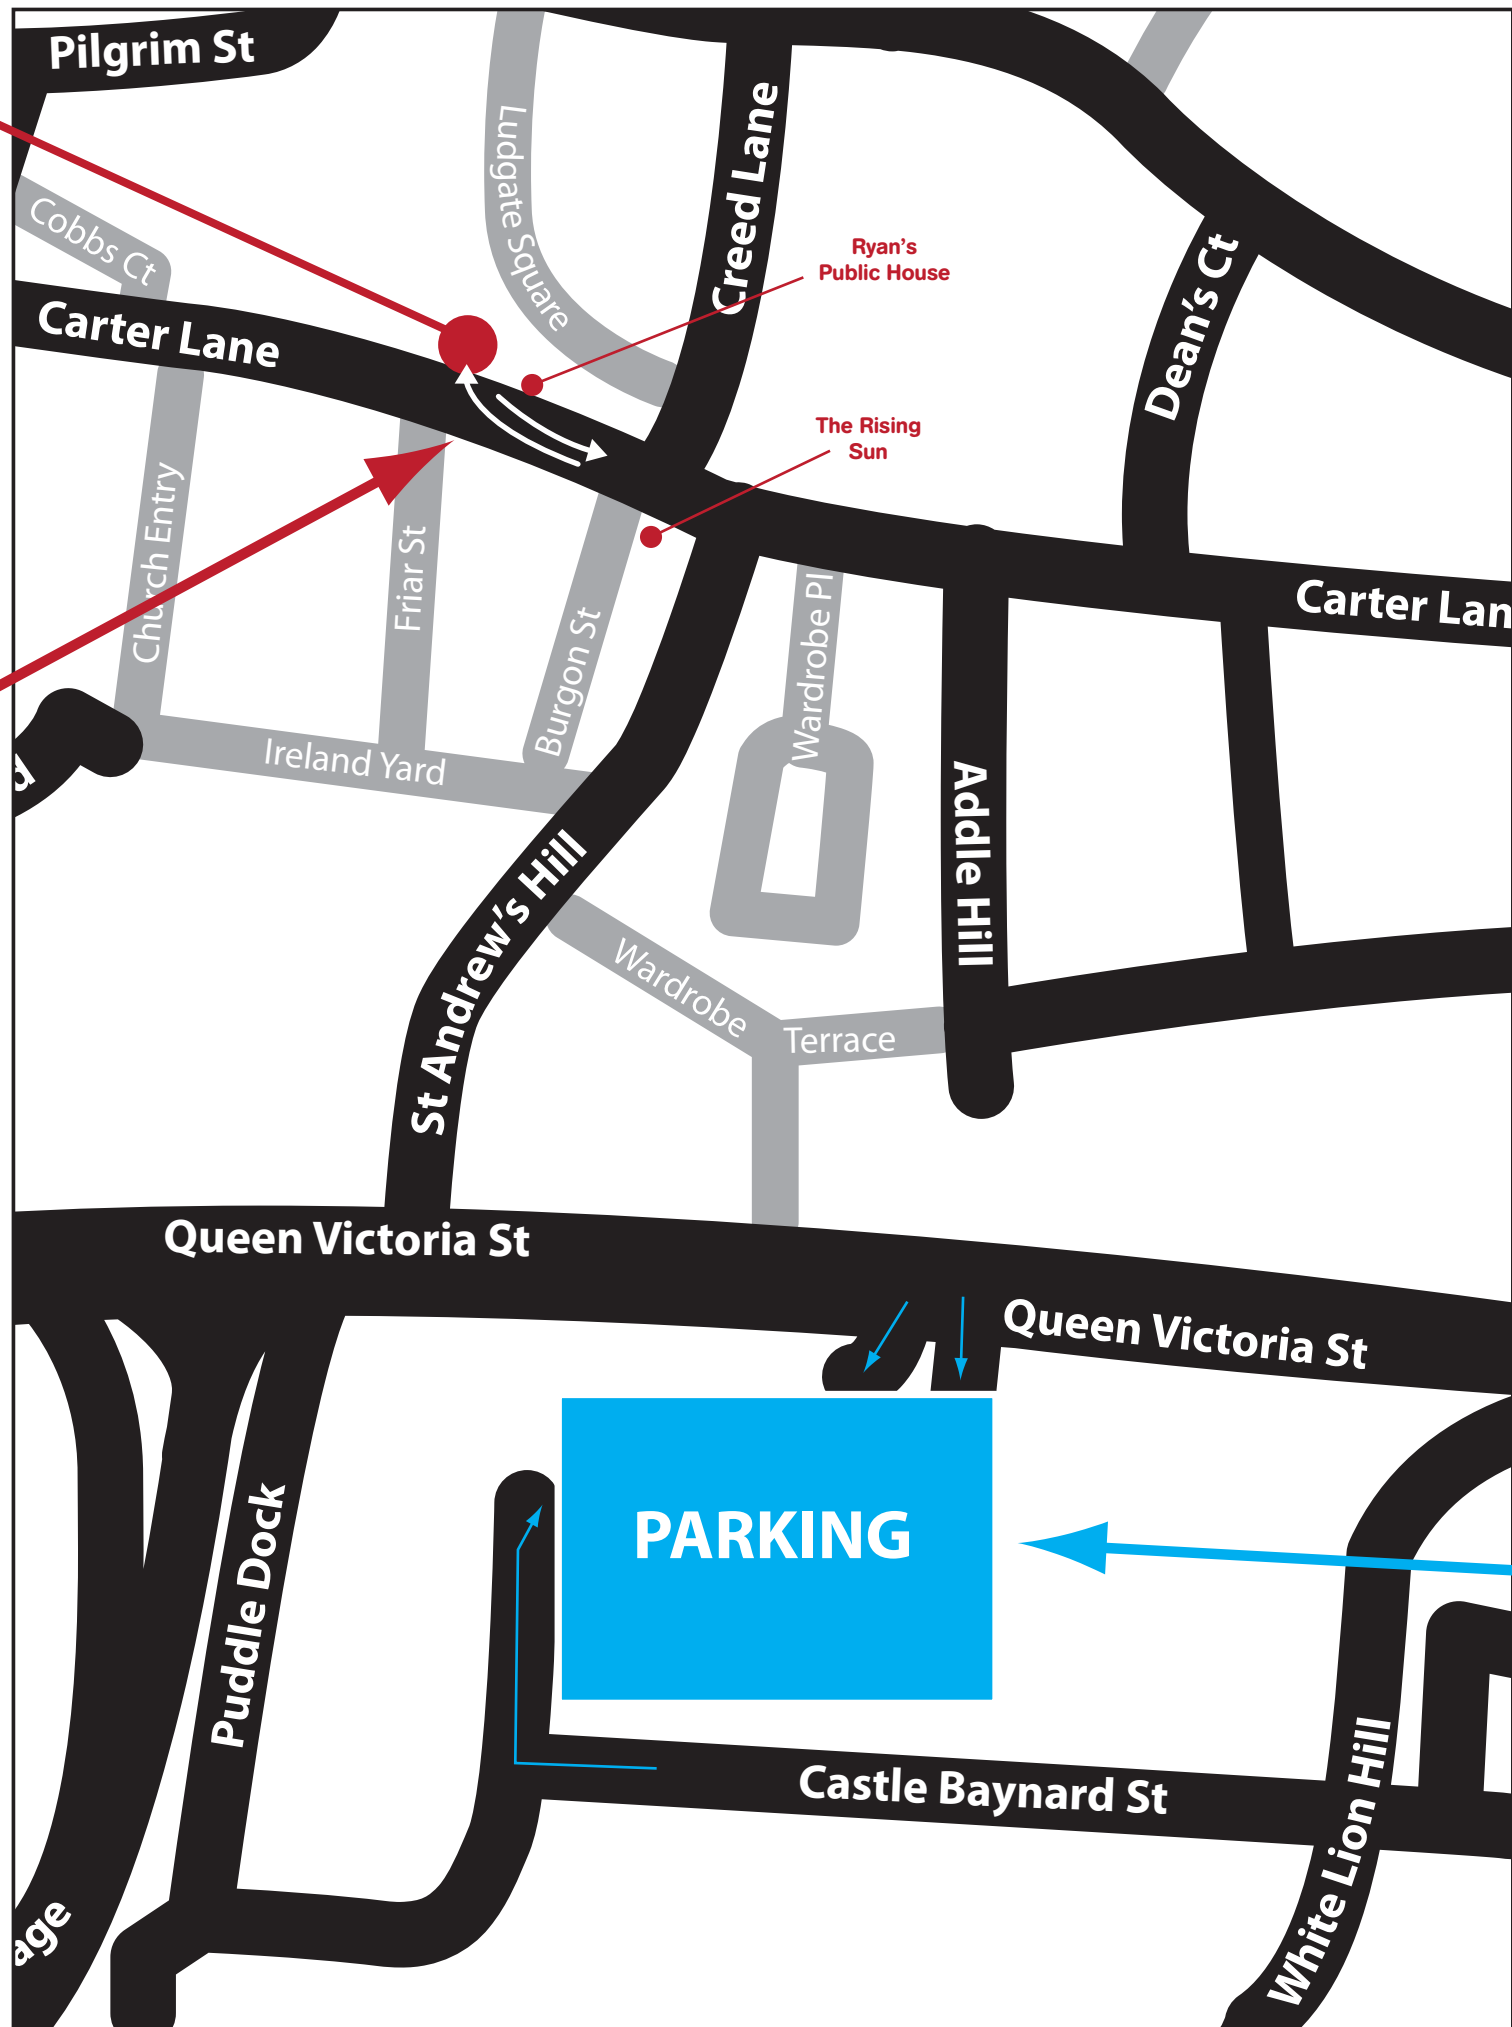

patch

Entry & exit
to patch via
this direction

Car Parking
available via
Queen Victoria St
and
Castle Baynard St